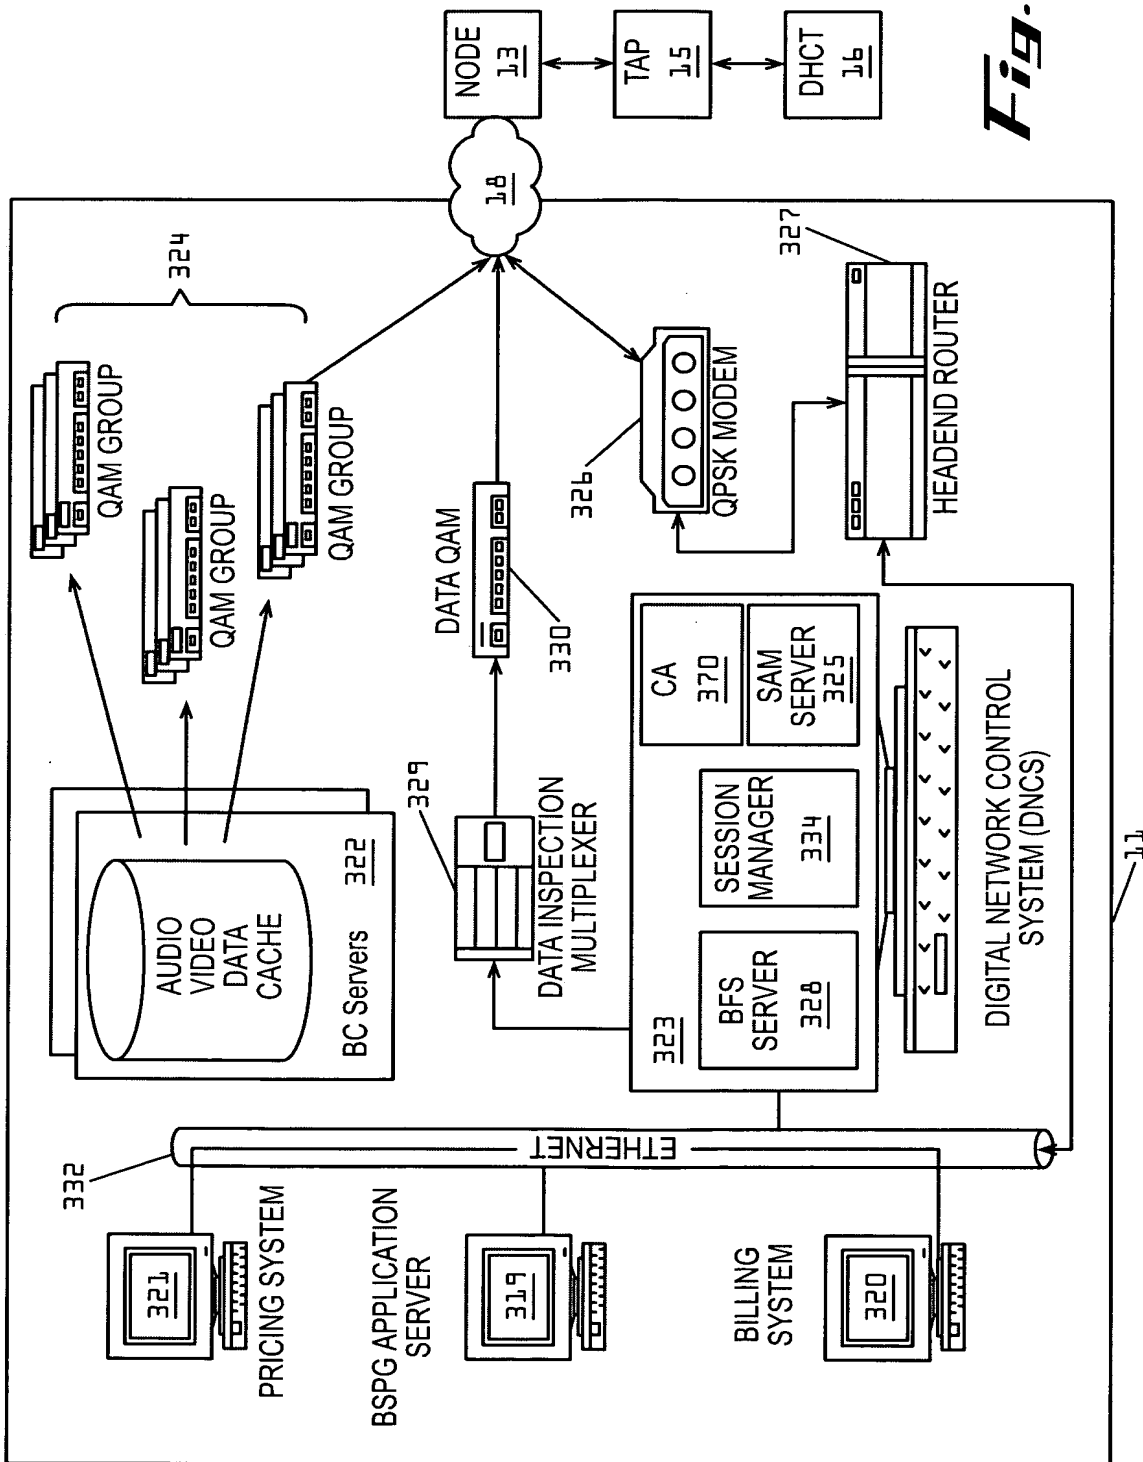

Fig. 1

Fig. 2

Fig. 3

Fig. 4

Fig. 5

Fig. 6

Fig. 1

Fig. 8

Fig. 9

SERVICES MAPPED TO A CHANNEL

Fig. 10

INTERACTIVE PROGRAM GUIDE ACCESS TO SERVICE GUIDE

SG 01		CURRENT TV PROGRAM			
SERVICE GUIDE		10 TUE 9/1 12:01 PM			
CHANNEL	2:00 PM	2:30 PM	3:00 PM	3:30	
ETW 301	EXTRA	ENTERTAINMENT NEWS			
PPV 400	SAVING PRIVATE RYAN	AMERICAN HISTORY X			
BSPG 1	BI-DIRECTINAL SERVICES PROGRAM GUIDE				
ETV 2	TALK SOUP	E! BEHIND THE SCENES			
TVLD 3	ONE LIFE TO LIVE	GENERAL HOSPITAL			
TUE 9/1	A BROWSE BY	B DATE	C ↻		